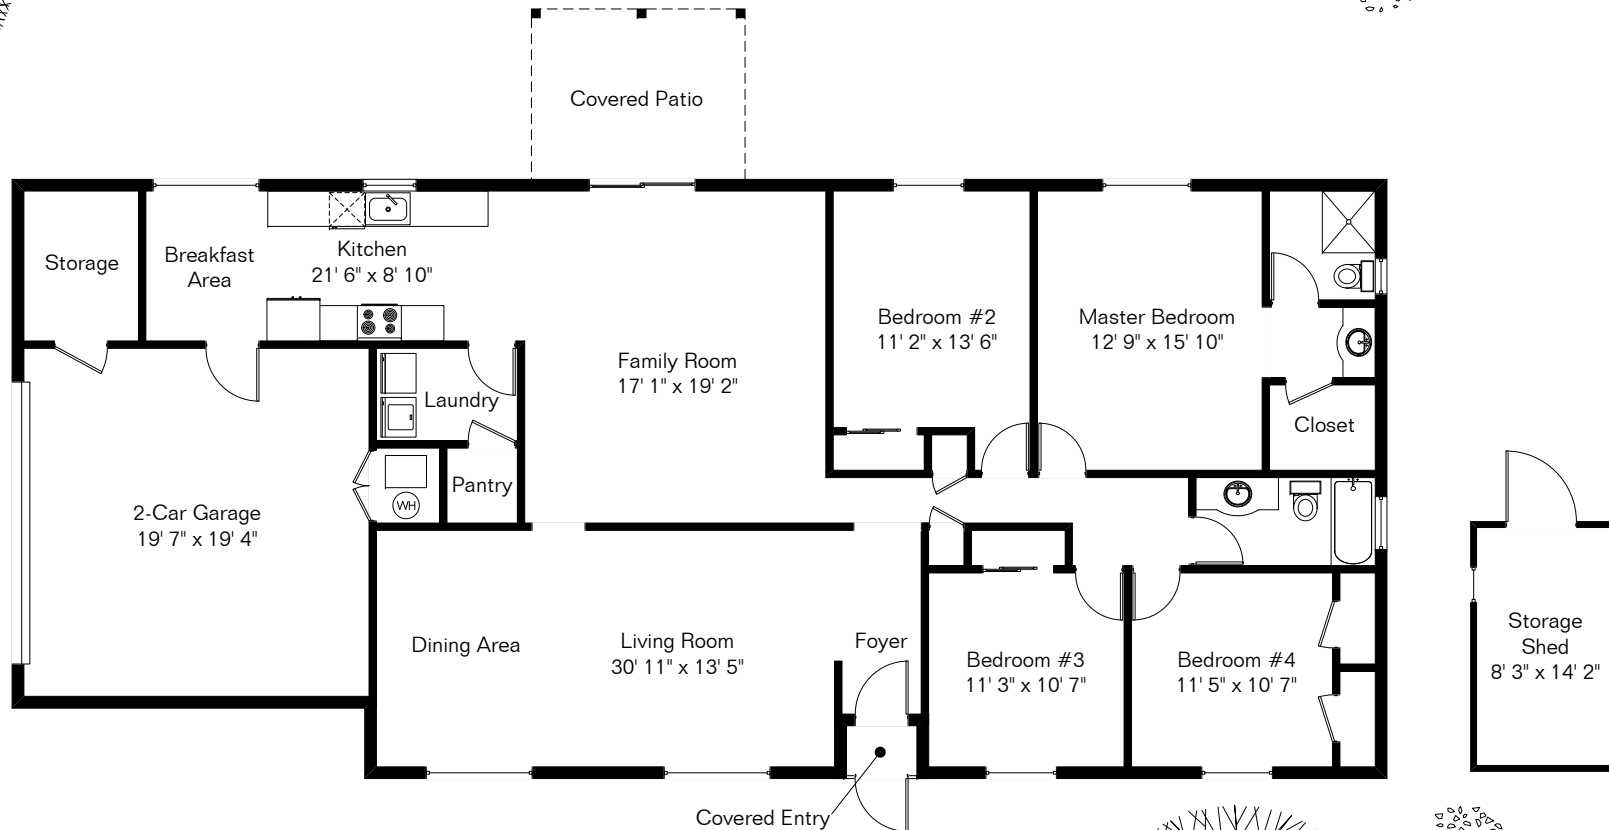

The square footages and room size information are deemed to be reliable but are not guaranteed and should be independently verified. This drawing is for marketing purposes only.

# 10102 E Constitution Pl

Living Area 2,061 Sq Ft  
Garage 499 Sq Ft  
Storage Shed 117 Sq Ft

Site Visit April 2020

0 ft. 6 ft. 10 ft. 20 ft.

Copyright 2020 Floor Plans First! LLC  
All Rights Reserved.

[www.FloorPlansFirst.com](http://www.FloorPlansFirst.com)